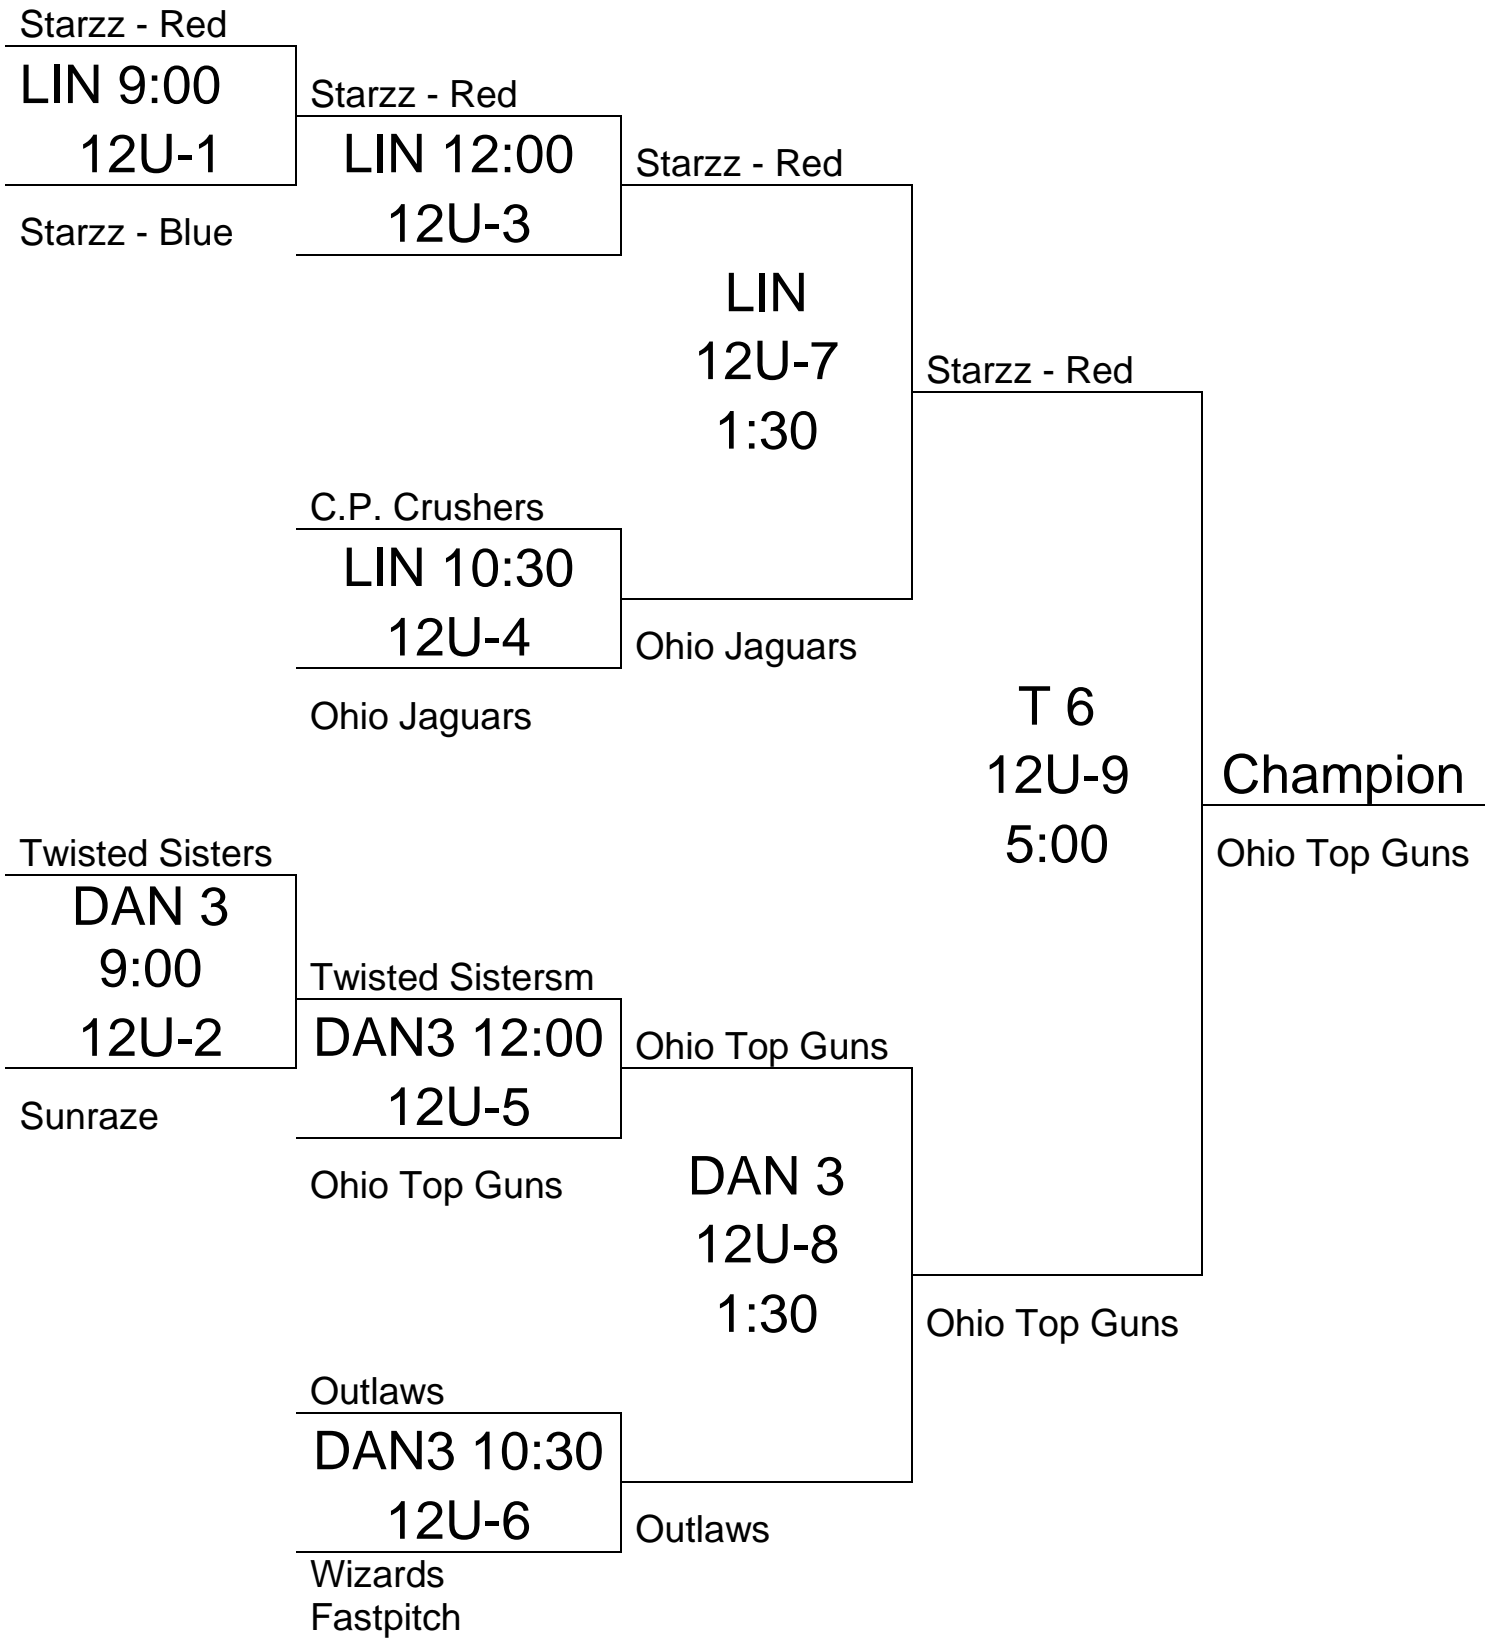

2010 Starzz Showcase Winners

10U

12U

14U

Willoughby
Starzz

DAN 1 9:00

14U-1

Westcreek
Arrows

Willoughby
Starzz

DAN 1

12:00

14U-5

Valley Extreme

NAC Stingers

DAN 1

10:30